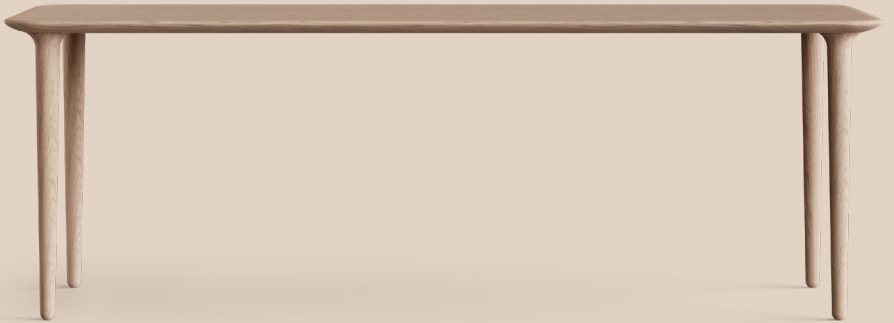

Coffee table

Evja

## HARDWOOD

-  White oiled oak
-  Oiled oak
-  Smoke stained lacq. oak

L 1250 mm

W 550 mm

H 500 mm

H 450 mm

Evja is a family of lounge tables that Torbjørn Bekken designed with an organic and almost floating expression. Bekken graduated from the National Academy of Craft and Art Industry in 1946. Fresh from school he was picked up by the progressive furniture and interior design company Rastad & Relling Tegnekontor, where he worked for most of his career. and words best to describe him is technical, detail oriented and elegant. This can be exemplified by the long uninterrupted curving line from the edge of the table towards the legs, how it slightly narrowing downwards to the floor. It's like a ballerina lightly tipping around on the surface.