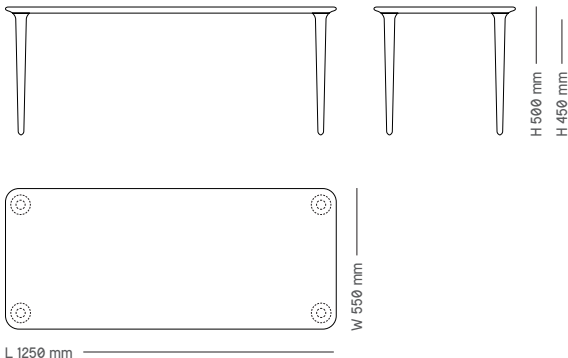

## HARDWOOD

-  White oiled oak
-  Oiled oak
-  Smoke stained lacq. oak

L 1250 mm

W 550 mm

H 500 mm

H 450 mm

Evja is a family of lounge tables that Torbjørn Bekken designed with an organic and almost floating expression. Bekken graduated from the National Academy of Craft and Art Industry in 1946. Fresh from school he was picked up by the progressive furniture and interior design company Rastad & Relling Tegnekontor, where he worked for most of his career. and words best to describe him is technical, detail oriented and elegant. This can be exemplified by the long uninterrupted curving line from the edge of the table towards the legs, how it slightly narrowing downwards to the floor. It's like a ballerina lightly tipping around on the surface.

Designed in 1958.