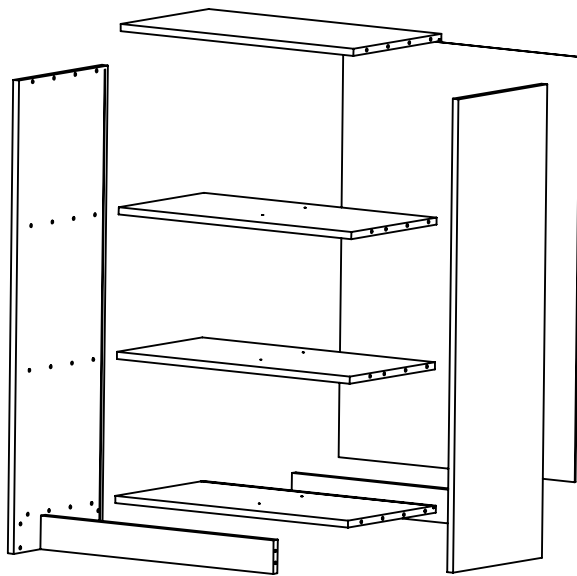

Flexi-reoler kommer ferdig limt og sammensatt fra fabrikk

C

C

B

B

A

A

UNLESS OTHERWISE SPECIFIED: DIMENSIONS ARE IN MILLIMETERS SURFACE FINISH: TOLERANCES: LINEAR: ANGULAR:				FINISH:		DEBURR AND BREAK SHARP EDGES		DO NOT SCALE DRAWING		REVISION	
											
DRAWN		NAME		SIGNATURE		DATE		TITLE:			
		<i>Herleif H</i>				11.03.2024		Sprengskisse			
CHK'D											
APPV'D											
MFG											
Q.A								MATERIAL:		DWG NO.	
										Flexi-reol	
								WEIGHT:		SCALE: 1:50	
										SHEET 1 OF 1	